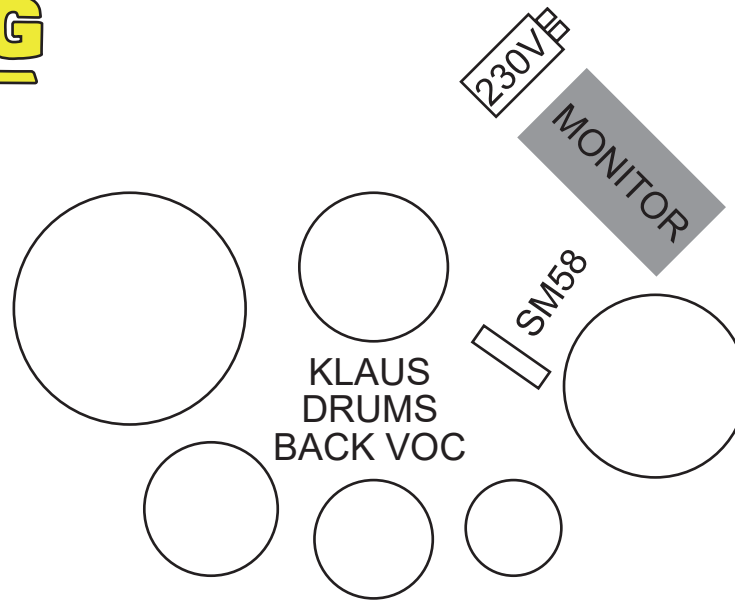

HERR★LUDWIG

STAGE RIDER

Git-Amp
Tobi

Drums:
4 x Toms
Snare
Kick
2 x Ride
2 x Crash
2 x China
Hi-Hat

Git-Amp
Swede

BASS-Amp
Swede